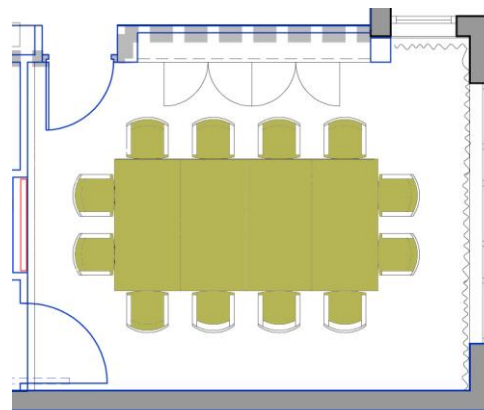

Full WiFi iPad control of the suite manages the resident and guest computer inputs as well as Blu-ray DVD, Apple TV and broadcast TV content. Full HD video conferencing facilities are integrated into the room, so whatever your content, it'll look stunning on the 80" high-definition display.

SPECIFICATIONS

The Boardroom is a large, comfortable and modern space, with plenty of natural light, a fully controllable lighting system and stylish decor to inspire and facilitate your meeting.

- Large walnut table with leather seating for 12 delegates
- Integrated AV for guest laptop (HDMI and VGA)
- High Speed WiFi
- 80" LED High Definition display
- Windows PC fully loaded with Microsoft Office
- Wireless Keyboard and Mouse
- Apple TV for wireless iOS device streaming
- Blu-Ray DVD Player
- LifeSize Room 200 Video Conferencing System
- iPad Room Control
- Air Conditioning
- Broadcast FreeView Television
- Bespoke Catering on request
- Business Centre available at Reception
- Hub and Refreshment Bar access

480cm x 610cm